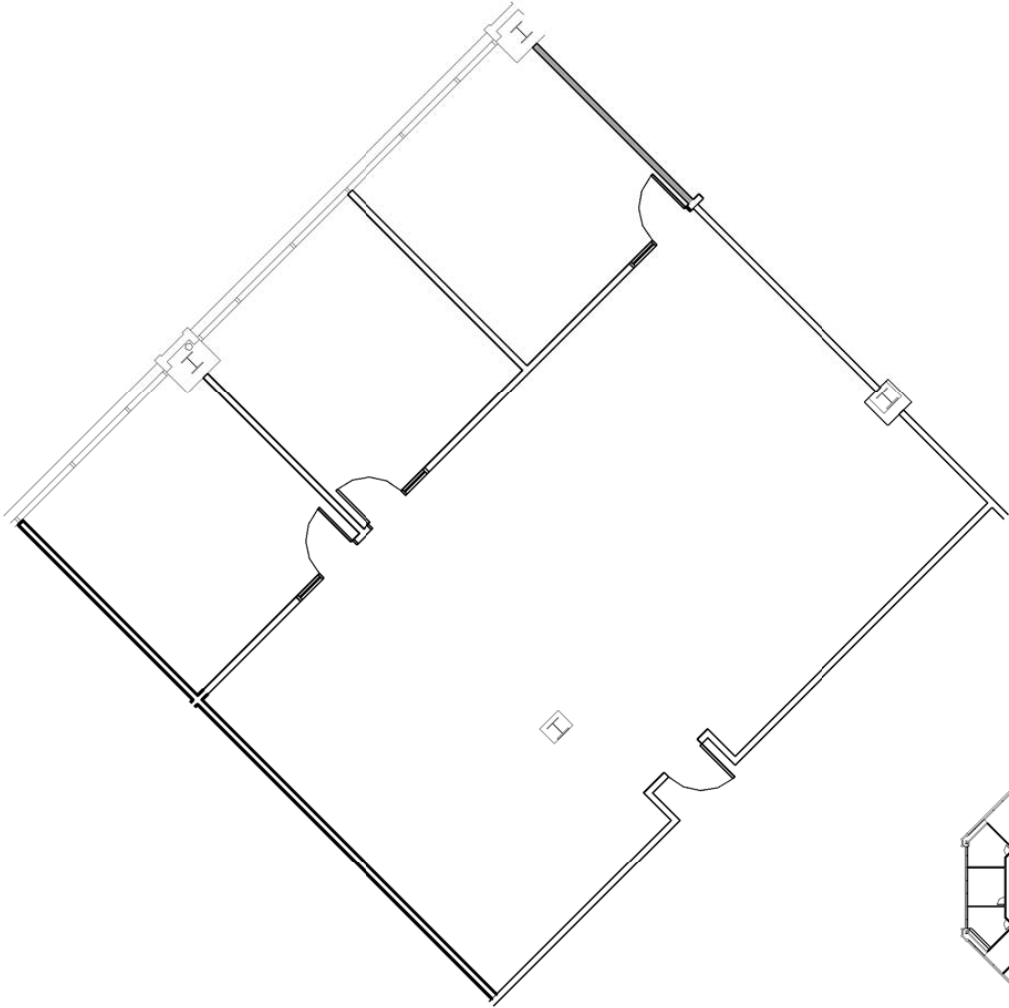

**3737 Glenwood Avenue**  
Raleigh, NC 27612  
(919) 872-4924

Suite 450  
2,300 RSF

Disclaimer: The above floor plans are not to scale.  
The available space shown is believed to be correct but is subject to change.