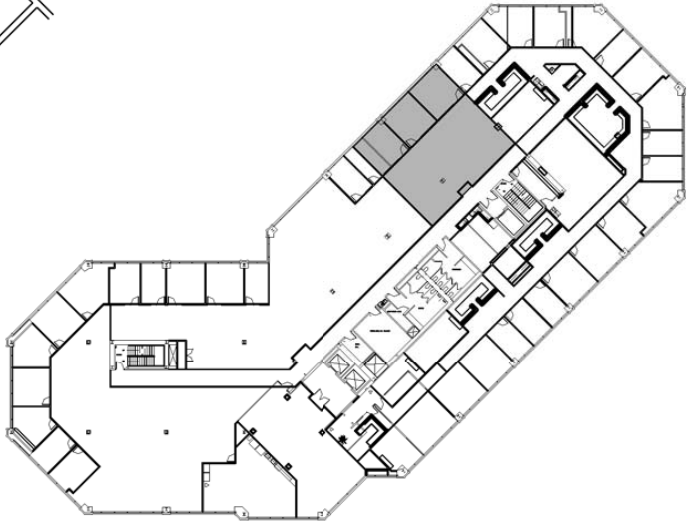

**3737 Glenwood Avenue**  
Raleigh, NC 27612  
(919) 872-4924

Suite 450  
2,300 RSF

Disclaimer: The above floor plans are not to scale.  
The available space shown is believed to be correct but is subject to change.