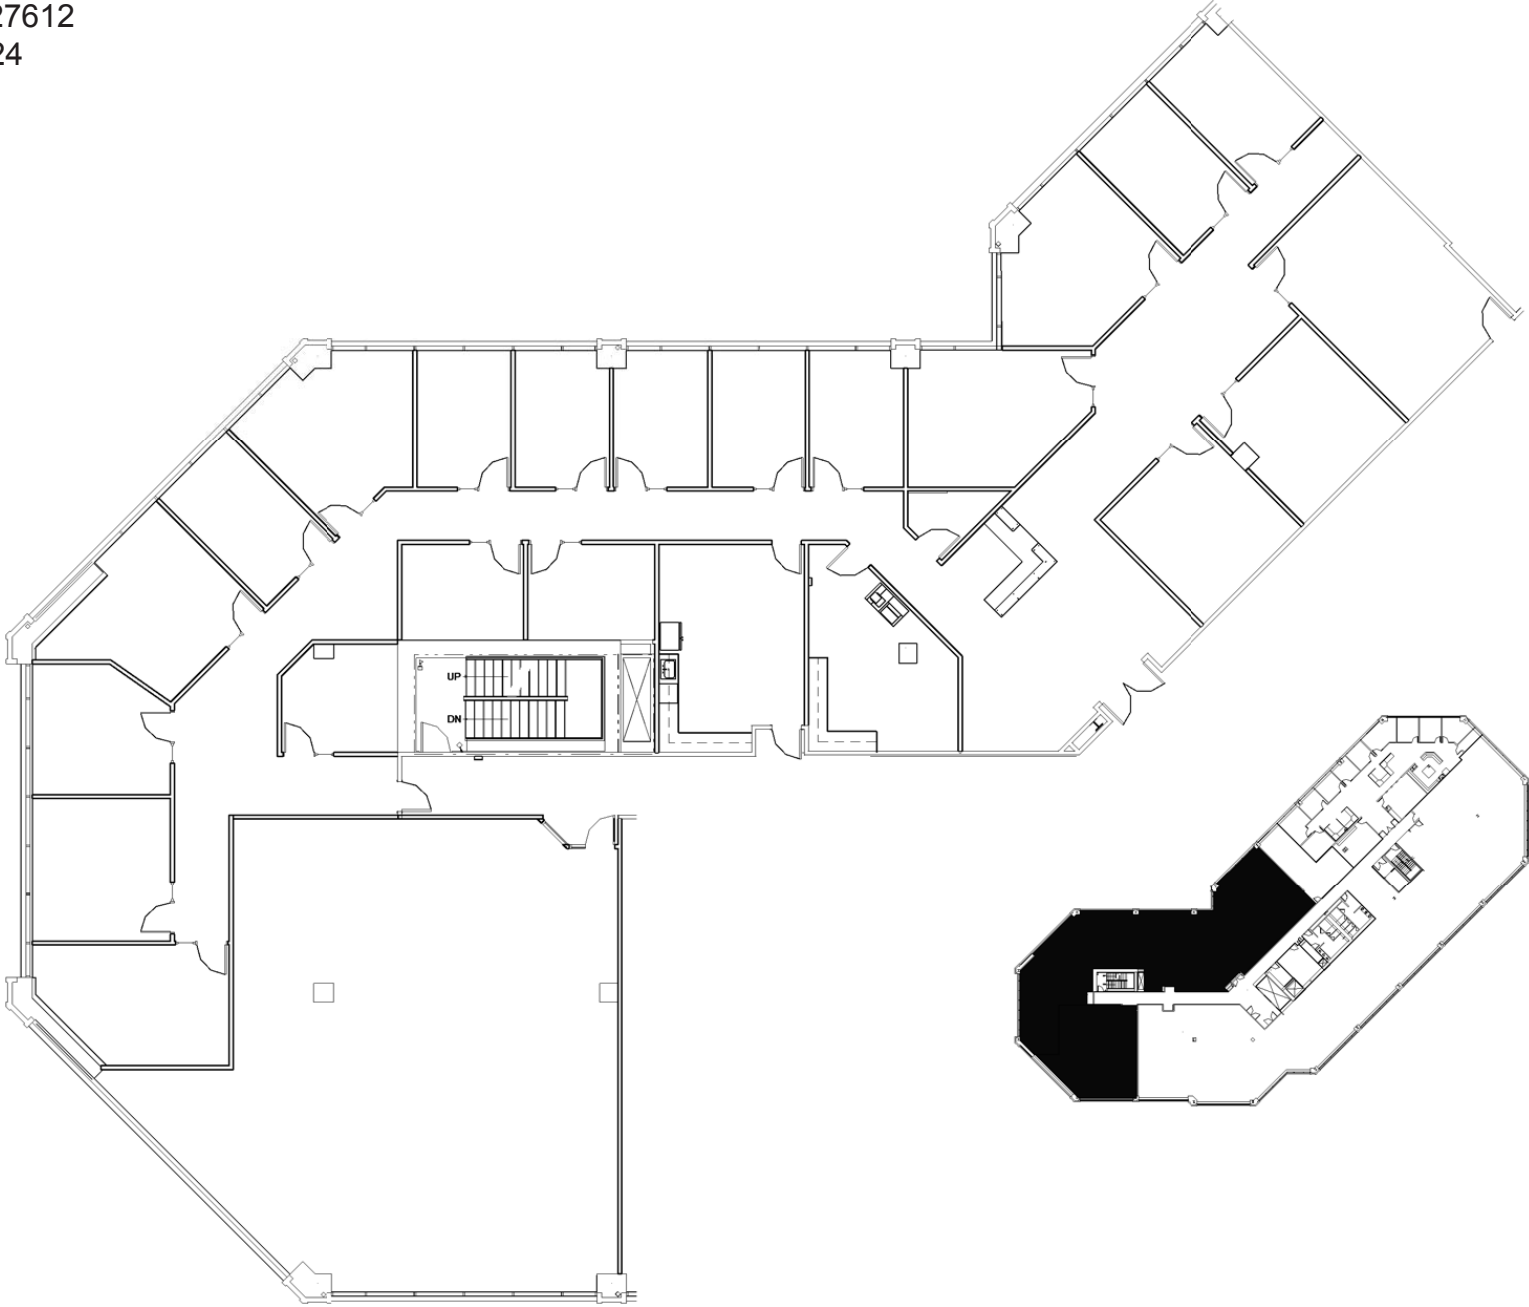

3737 Glenwood Avenue
Raleigh, NC 27612
(919) 872-4924

Suite 370
9,700 RSF

Disclaimer: The above floor plans are not to scale.
The available space shown is believed to be correct but is subject to change.