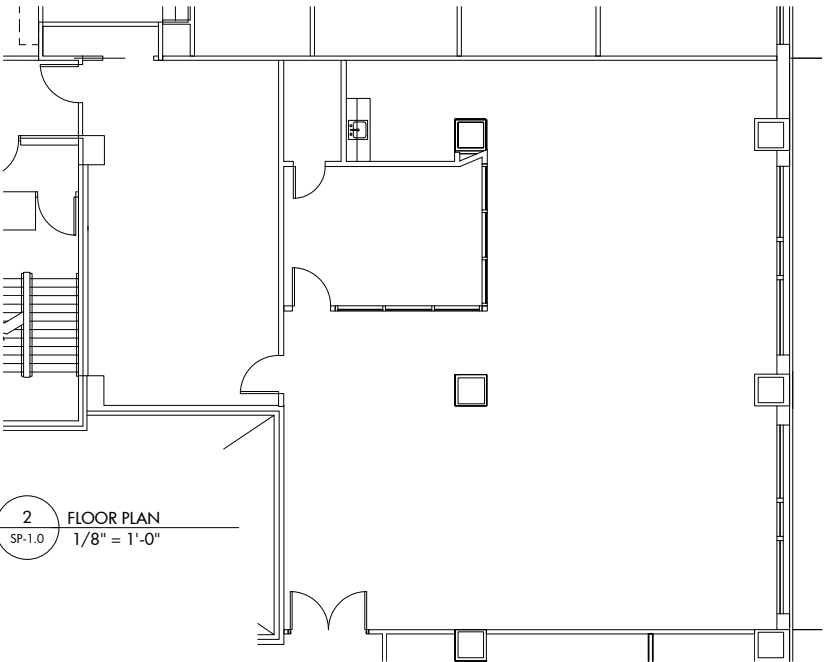

One City Plaza
421 Fayetteville Street
Raleigh, NC 27601
(919) 872-4924

Suite 1106
2,620 RSF

1 KEY PLAN
SP-1.0 1" = 40'-0"

2 FLOOR PLAN
SP-1.0 1/8" = 1'-0"

Disclaimer: The above floor plans are not to scale.
The available space shown is believed to be correct but is subject to change.