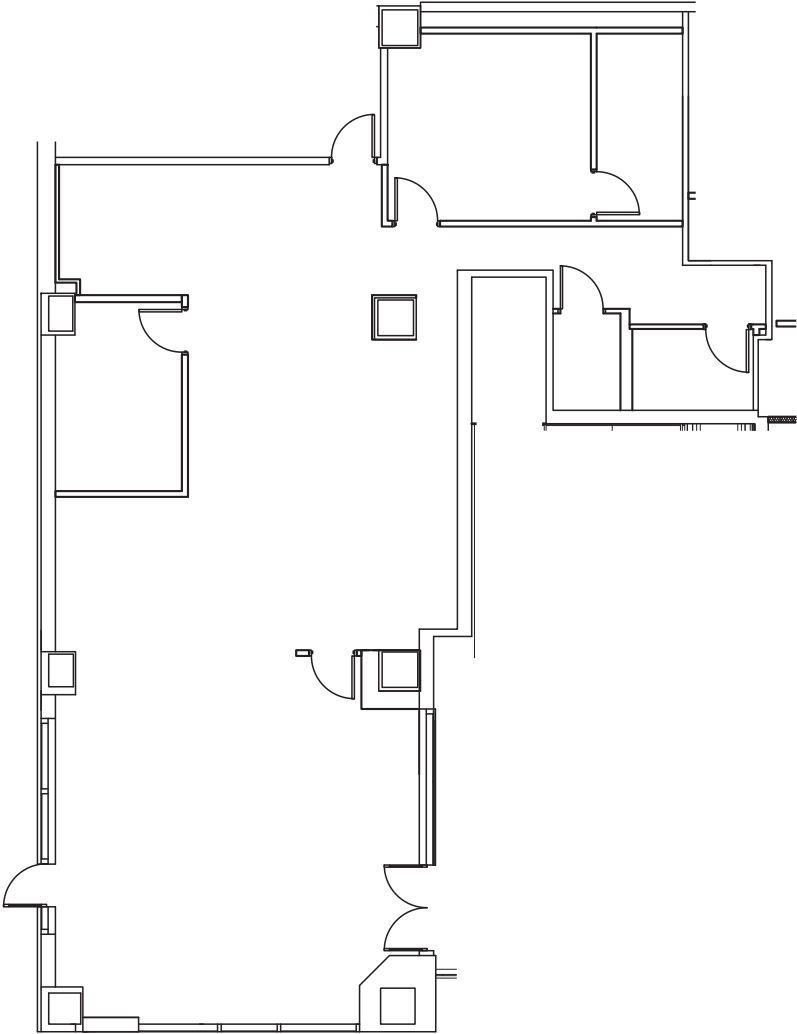

One City Plaza

421 Fayetteville Street
Raleigh, NC 27601
(919) 872-4924

Suite 002
2,350 RSF

Disclaimer: The above floor plans are not to scale.
The available space shown is believed to be correct but is subject to change.