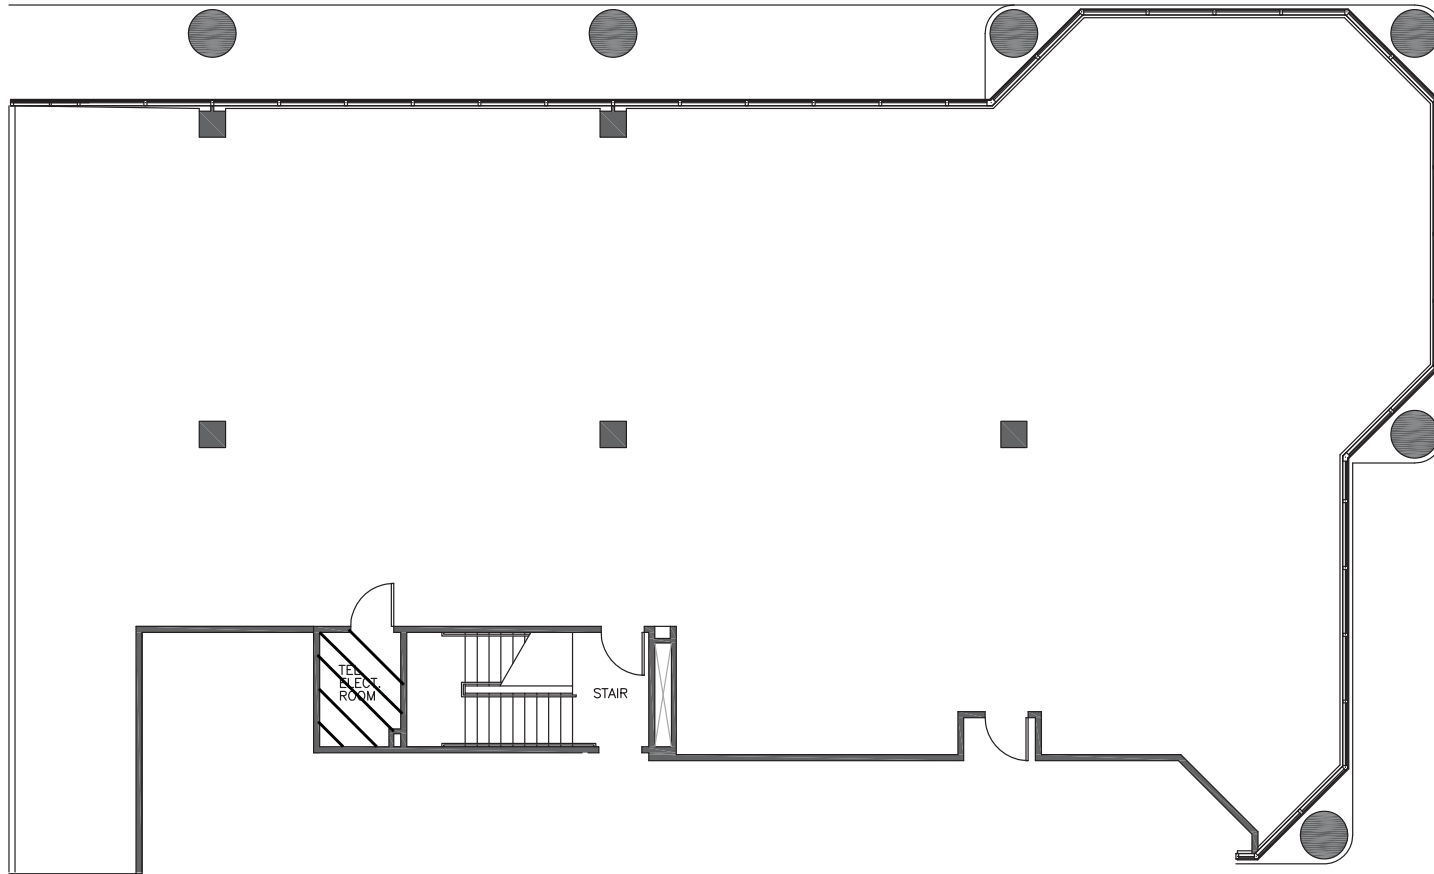

**Meridian Three**

4200 West Cypress Street  
Tampa, Florida 33607

Suite 130  
4,968 SF

Lisa Coulter  
(813) 876-7000

Disclaimer: The above floor plan is not to scale.  
The available space shown is believed to be correct but is subject to change.