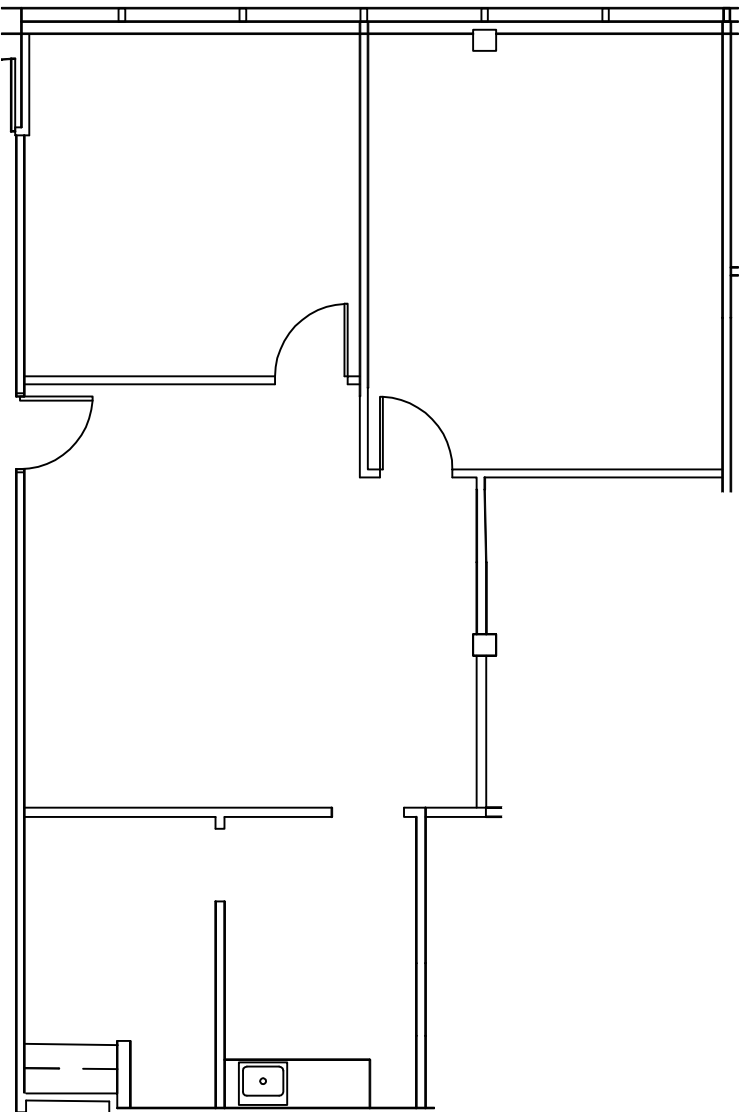

PLANNING AND DESIGN
4501 HIGHWOODS PARKWAY, SUITE 400
GLEN ALLEN, VA 23060 804.747.7800 804.965.0164 FAX

INNSBROOK CENTRE

SUITE 130
1,007 U.S.F.
1,128 R.S.F.
4551 COX ROAD
GLEN ALLEN, VA

DRAWN BY: K.ZEITERS
DATE: 7-29-14
SCALE: 1/8" = 1'-0"
CAD FILE: 9980EFL1.DWG