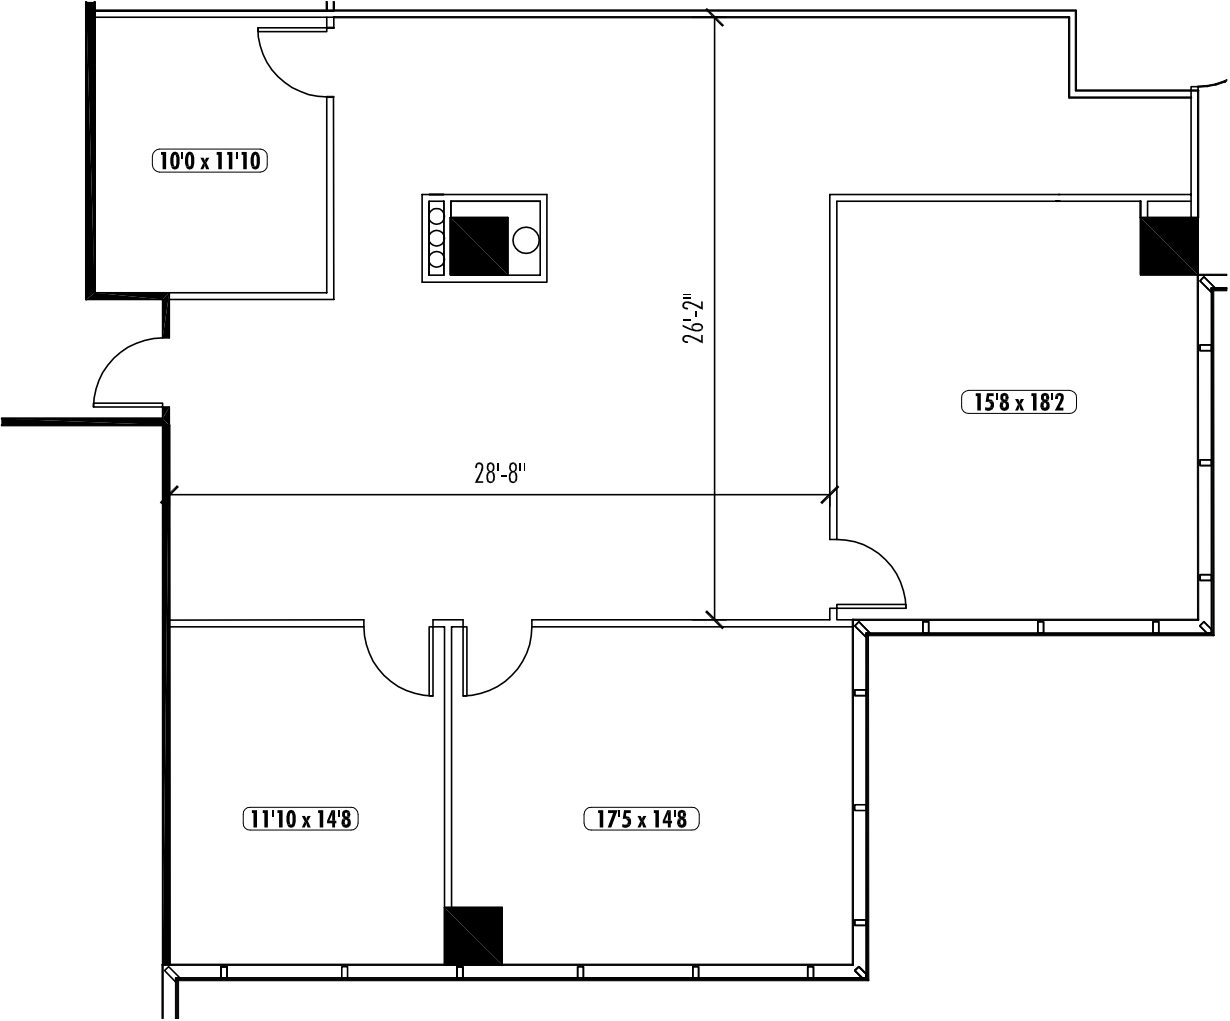

**Riverwood 100**  
3350 Riverwood Parkway  
Atlanta, GA 30339

Suite 1525  
2,030 RSF

**Key Plan**

Disclaimer: The above Floor plans are not to scale.  
The available space shown is believed to be correct but is subject to change.  
02.01.18