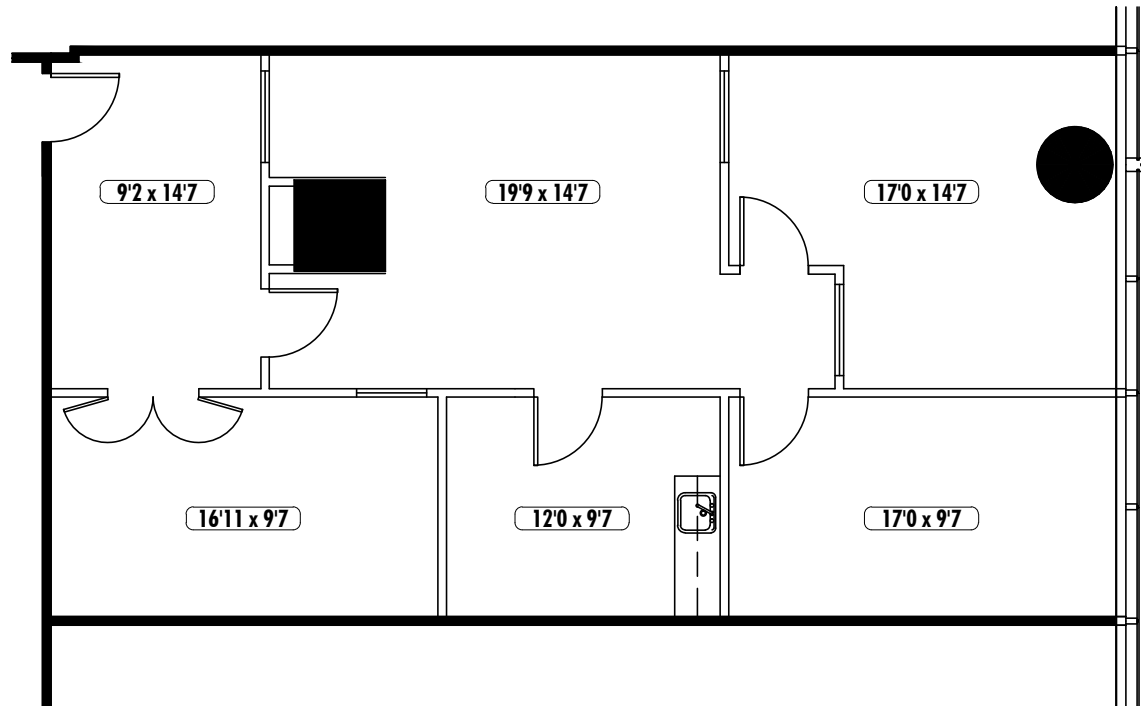

One Alliance Center
3500 Lenox Road
Atlanta, GA 30326

Suite 720
1,394 RSF

Key Plan

Disclaimer: The above floor plans are not to scale.
The available space shown is believed to be correct but is subject to change.
11.07.17