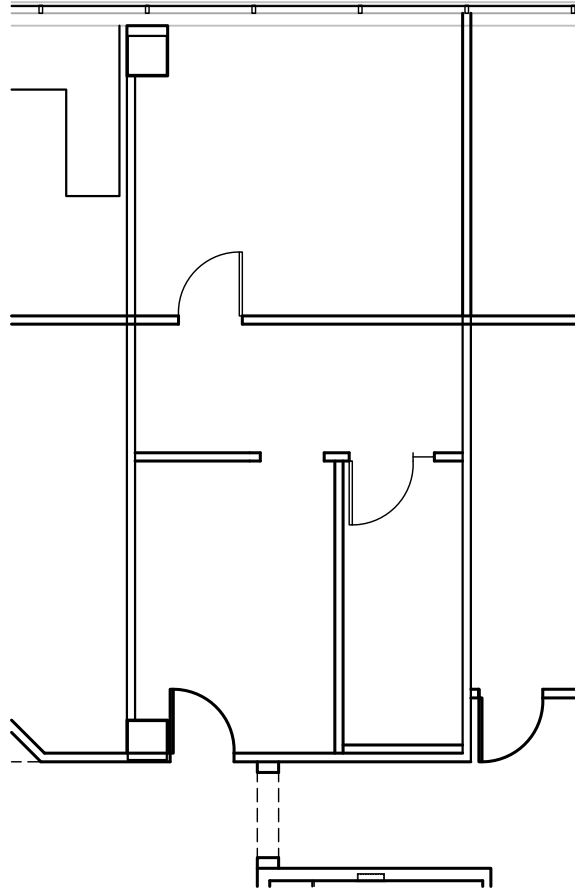

Centrum

6363 Poplar Avenue
Memphis, TN 38119

John Mercer
(901) 683-2444

Suite 402
659 - rsf

Disclaimer: The above floor plans are not to scale.
The available space shown is believed to be correct but is subject to change.