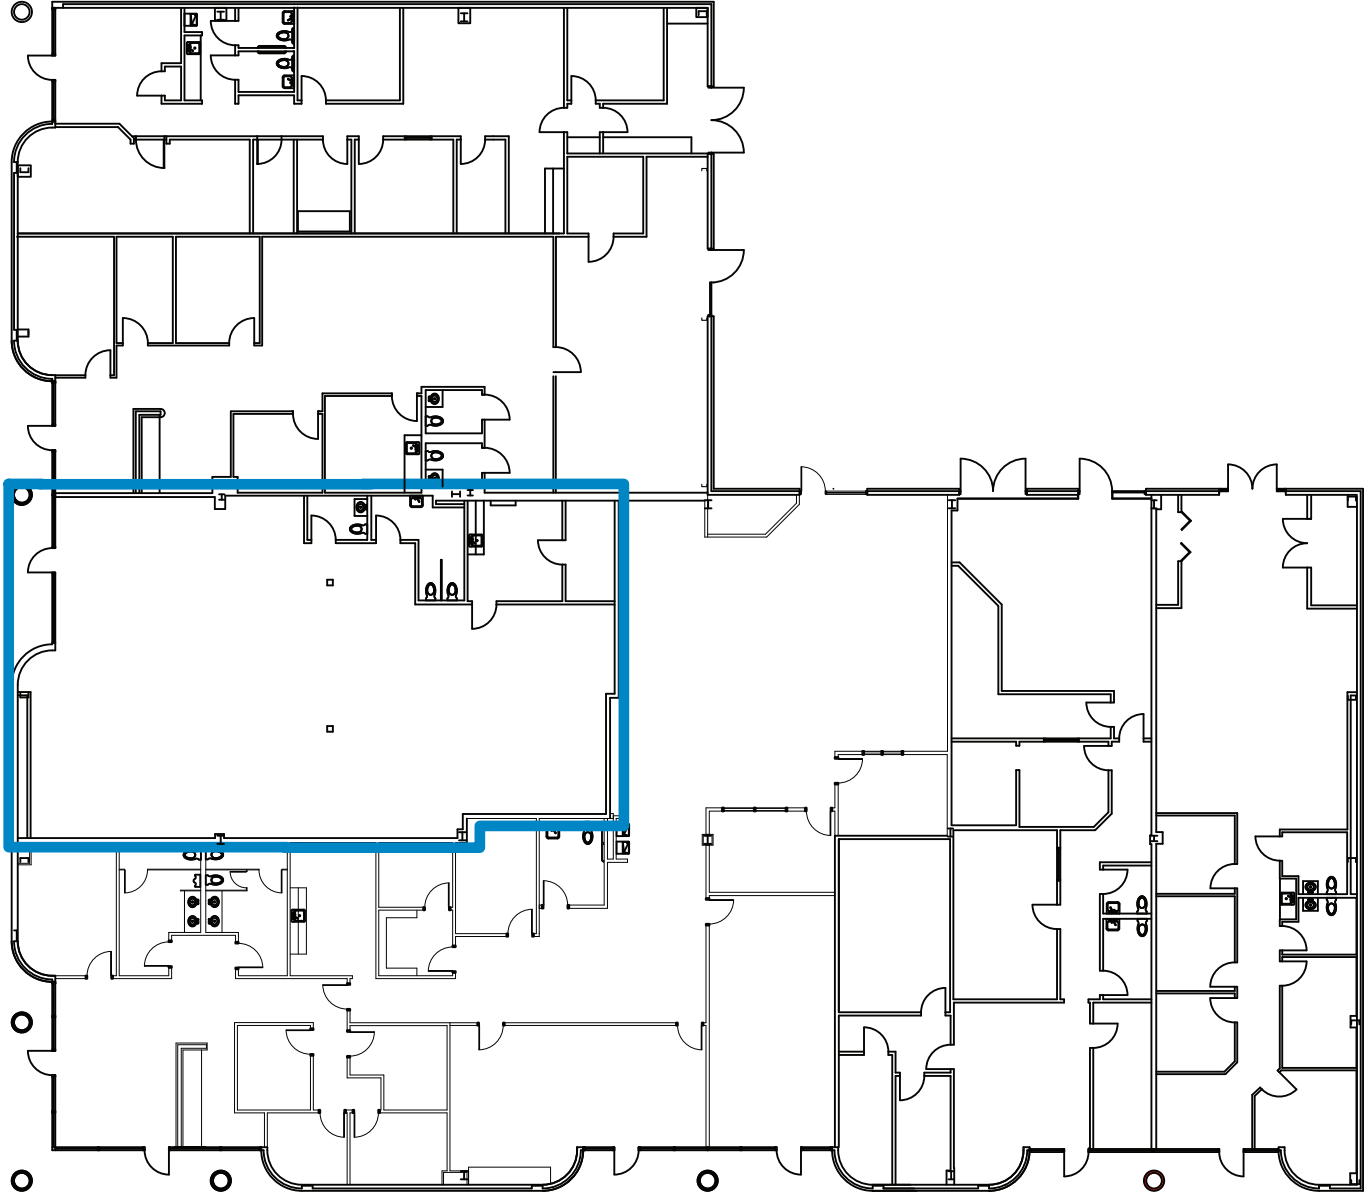

7021 Albert Pick Road
Greensboro, NC 27409
(336) 605-5301

Suite D
3,021 RSF

Disclaimer: The above floor plans are not to scale.
The available space shown is believed to be correct but is subject to change.