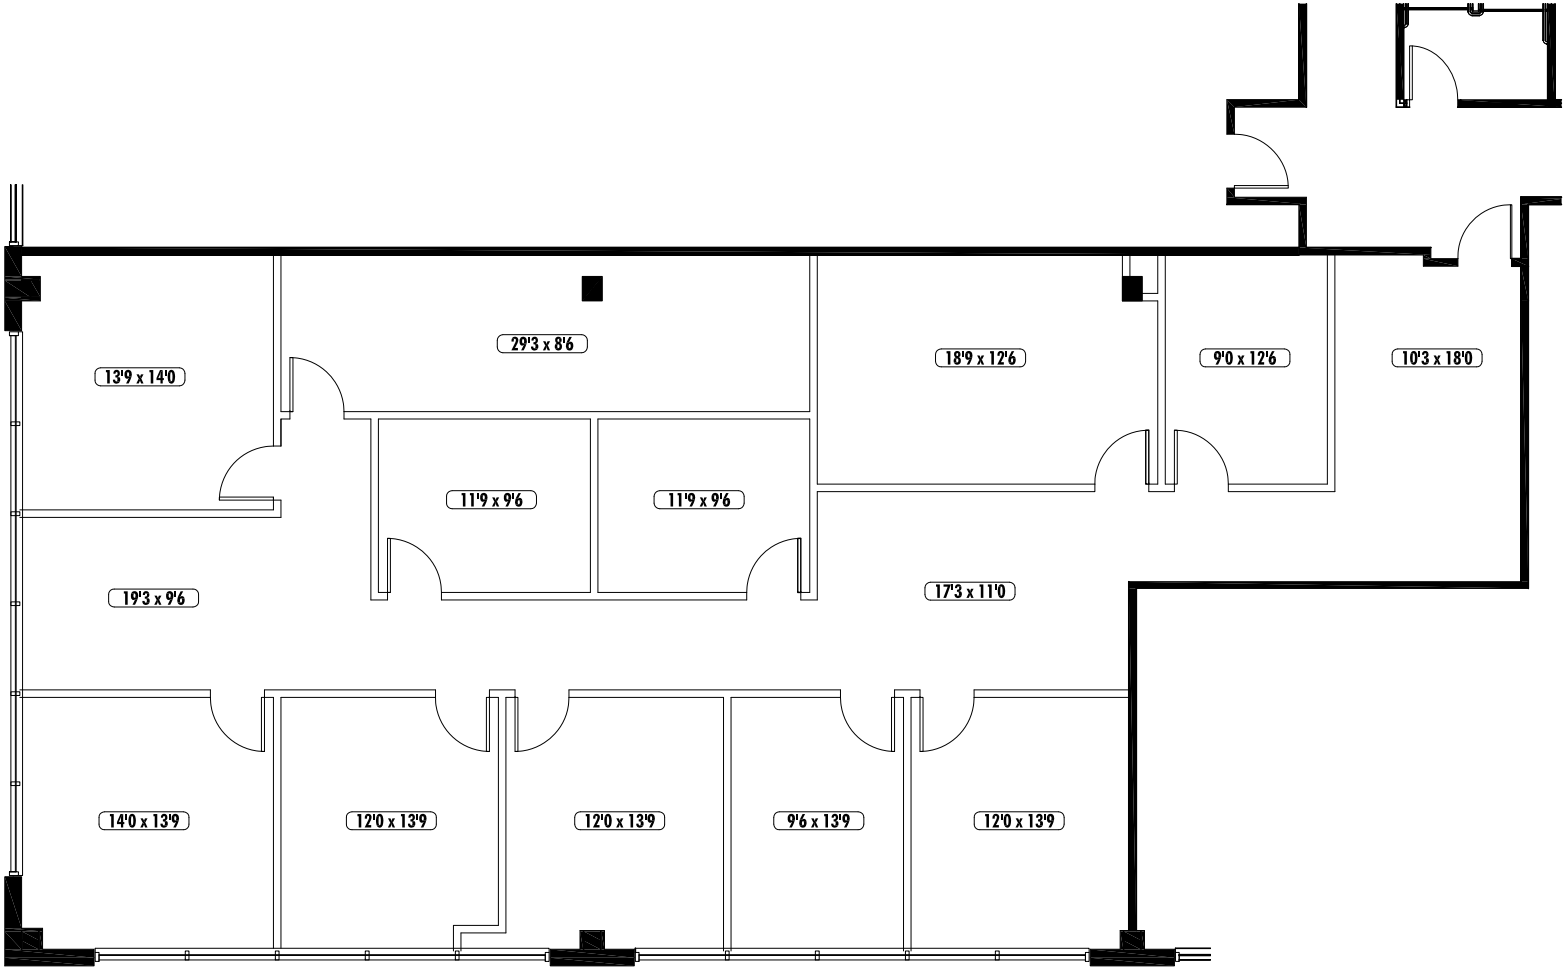

Two Point Royal
4550 North Point Parkway
Alpharetta, GA 30022

Suite 380
3,226 RSF

Key Plan

Disclaimer: The above Floor plans are not to scale.
The available space shown is believed to be correct but is subject to change.