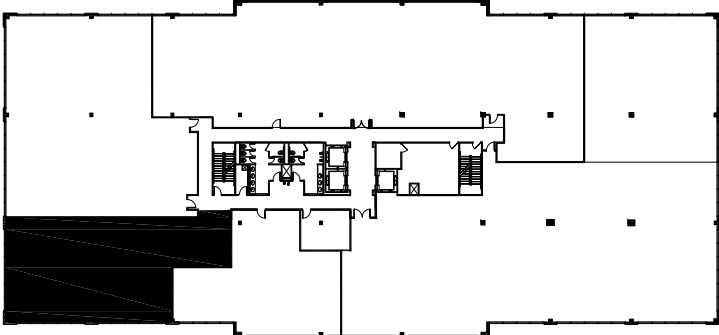

Two Point Royal
4550 North Point Parkway
Alpharetta, GA 30022

Suite 380
3,226 RSF

Key Plan

Disclaimer: The above Floor plans are not to scale.
The available space shown is believed to be correct but is subject to change.