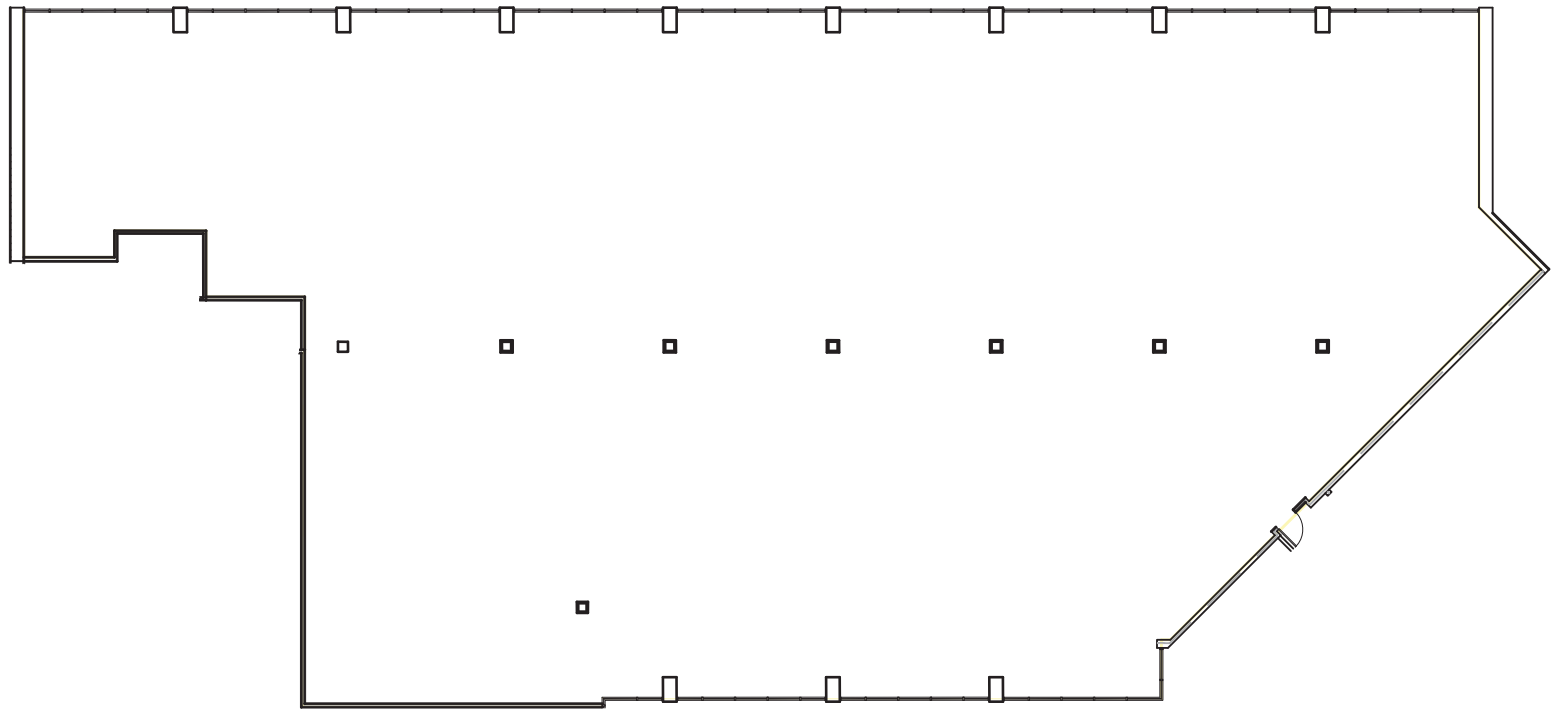

Lakeside
at Tampa Bay Park
3407 West Dr. M.L. King Blvd.
Tampa, Florida 33607

Suite 275
14,144 rsf

Laurie Alden
(813) 876-7000

Disclaimer: The above floor plan is not to scale.
The available space shown is believed to be correct but is subject to change.