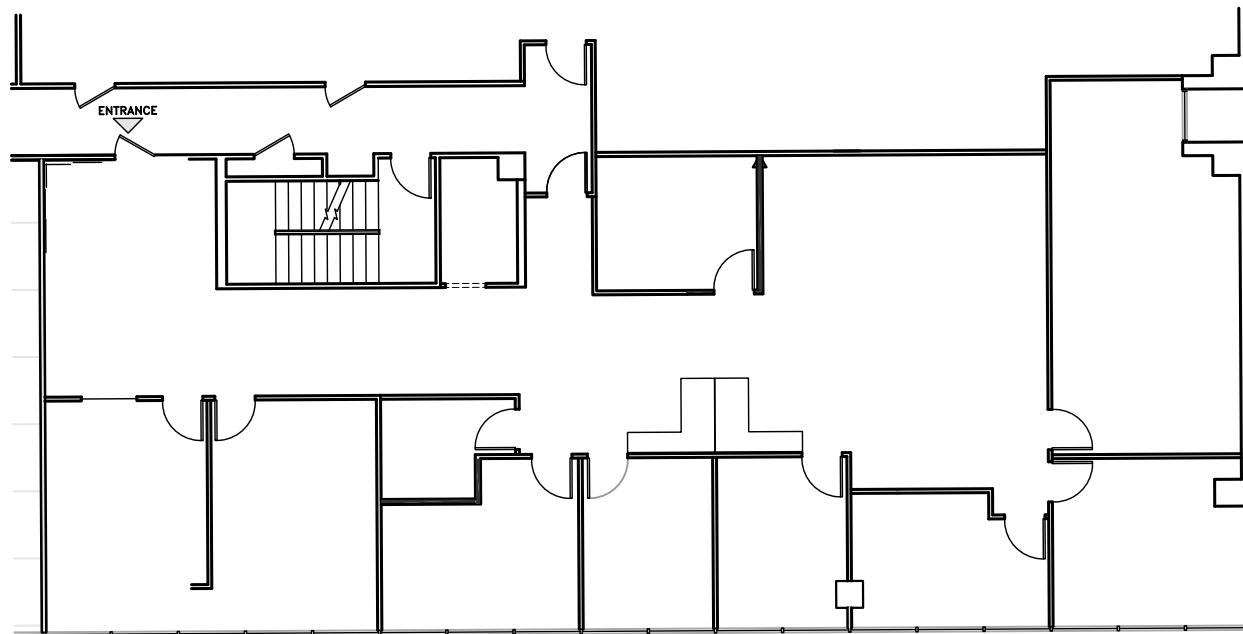

Centrum

6363 Poplar Avenue
Memphis, TN 38119

John Mercer
(901) 683-2444

Suite 325
3,491 - rsf

Disclaimer: The above floor plans are not to scale.
The available space shown is believed to be correct but is subject to change.