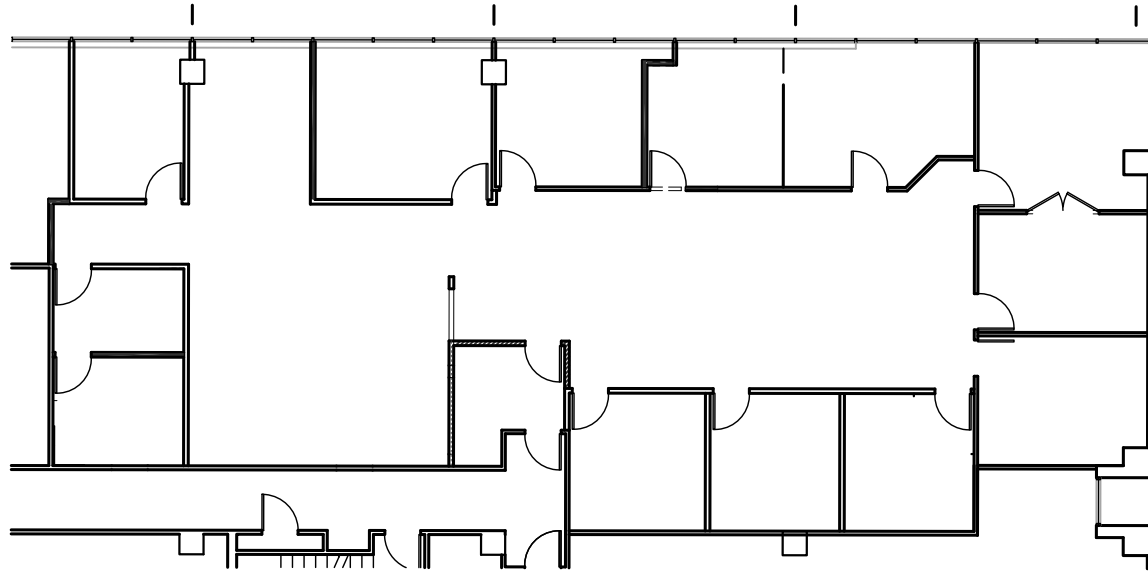

Centrum

6363 Poplar Avenue
Memphis, TN 38119

John Mercer
(901) 683-2444

Suite 340
3,910 - rsf

Disclaimer: The above floor plans are not to scale.
The available space shown is believed to be correct but is subject to change.