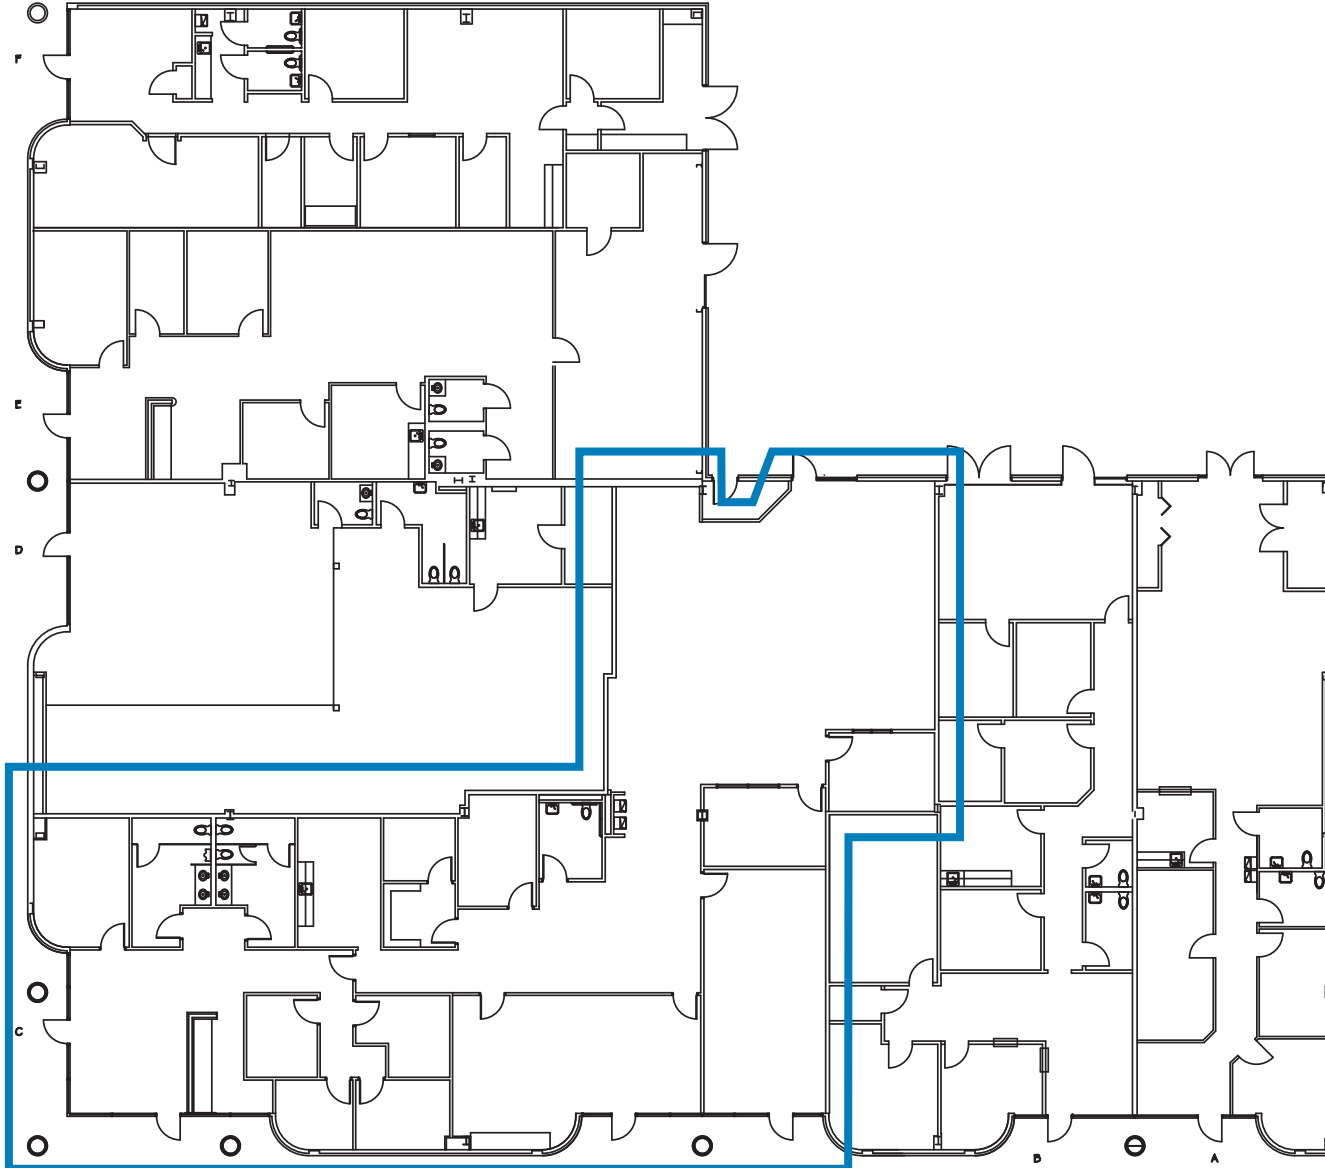

7021 Albert Pick Road
Greensboro, NC 27409
(336) 605-5301

Suite C
5,620 RSF

Disclaimer: The above floor plans are not to scale.
The available space shown is believed to be correct but is subject to change.