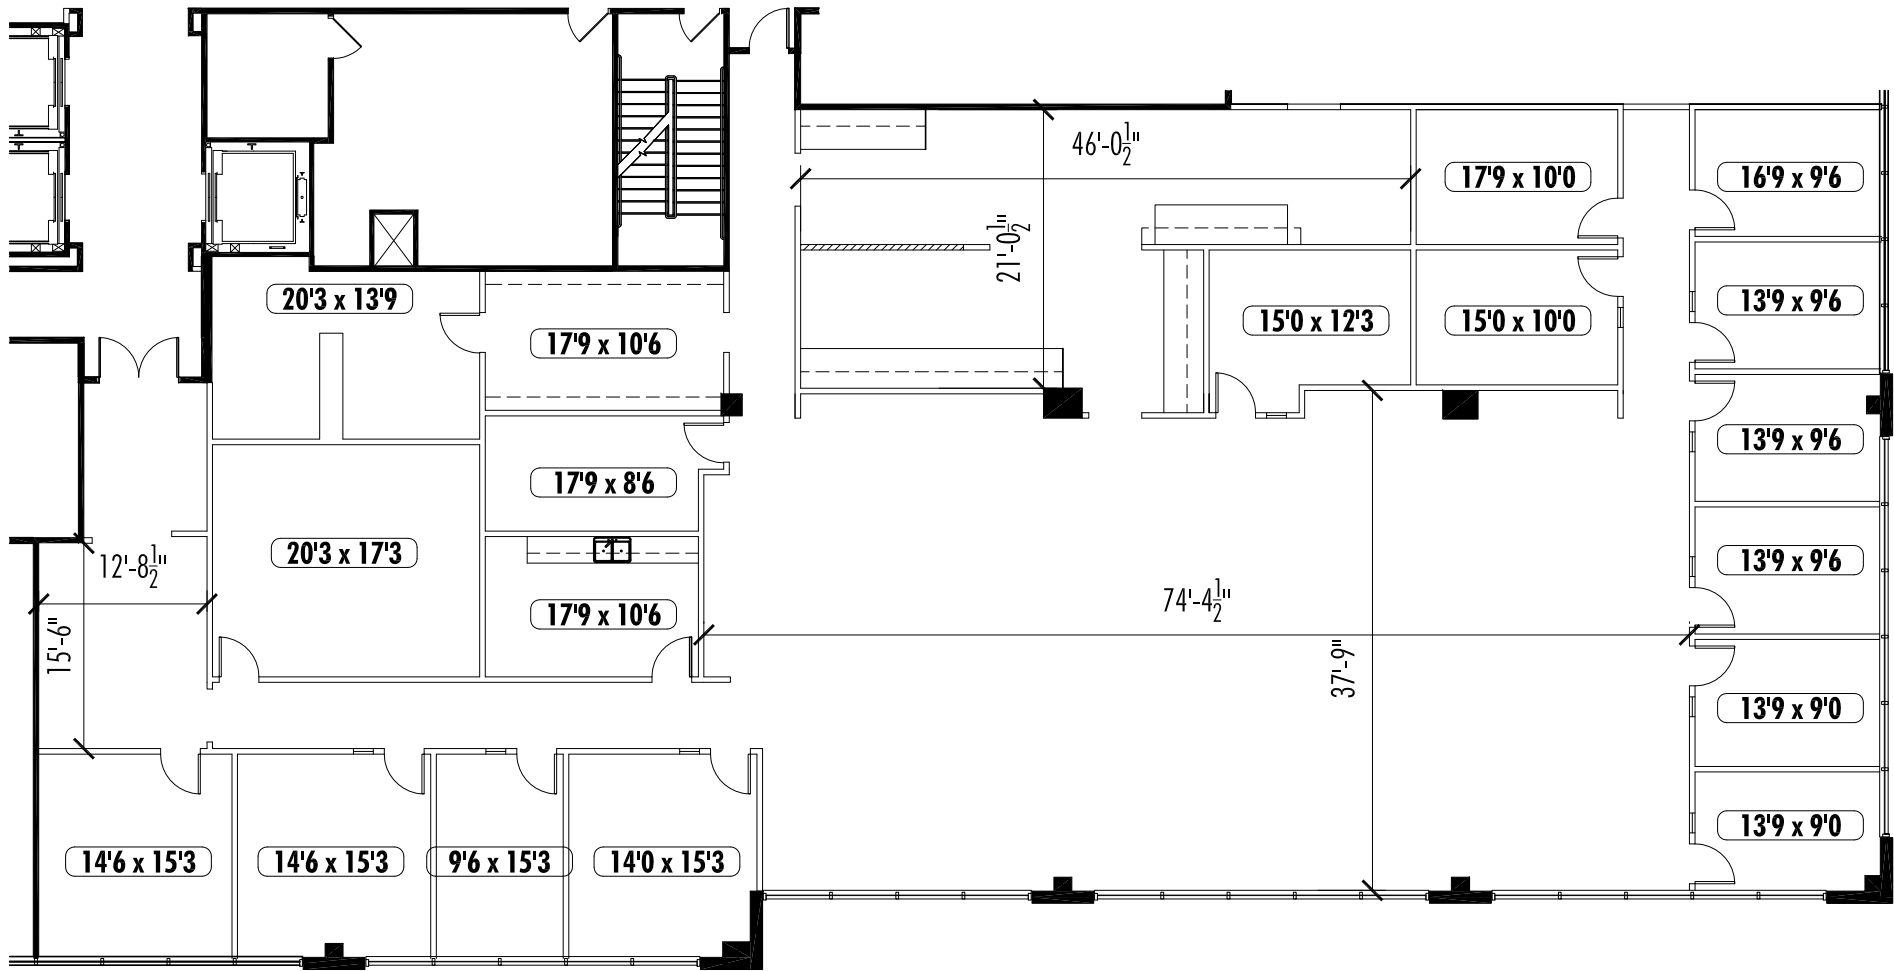

**Two Point Royal**  
4550 North Point Parkway  
Alpharetta, GA 30022

Suite 300  
8,961 RSF

**Key Plan**

Disclaimer: The above Floor plans are not to scale.  
The available space shown is believed to be correct but is subject to change.  
05.20.15