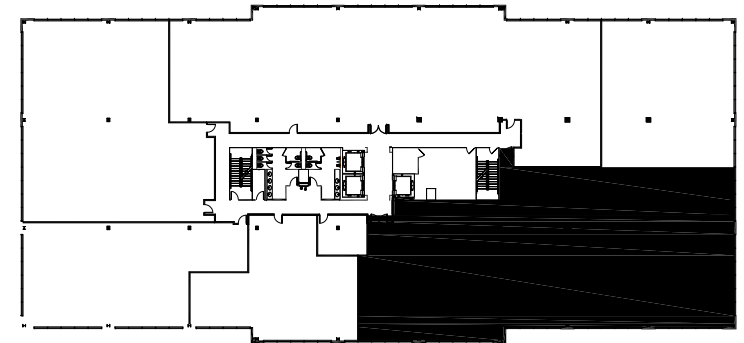

**Two Point Royal**  
4550 North Point Parkway  
Alpharetta, GA 30022

Suite 300  
8,961 RSF

**Key Plan**

Disclaimer: The above Floor plans are not to scale.  
The available space shown is believed to be correct but is subject to change.  
05.20.15