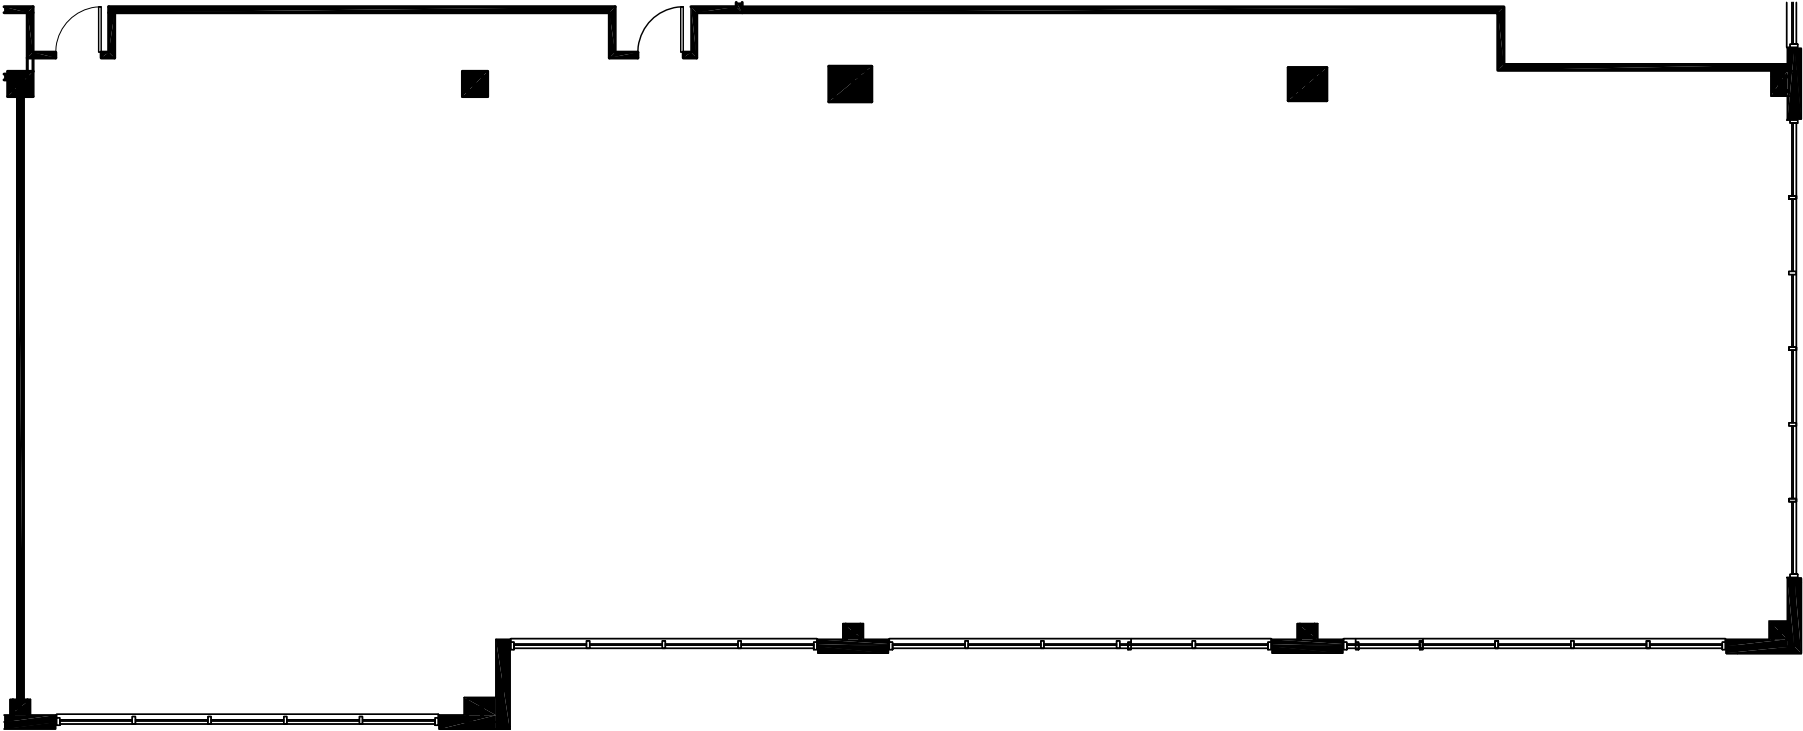

Two Point Royal
4550 North Point Parkway
Alpharetta, GA 30022

Suite 260
5,907 RSF

Key Plan

Disclaimer: The above Floor plans are not to scale.
The available space shown is believed to be correct but is subject to change.